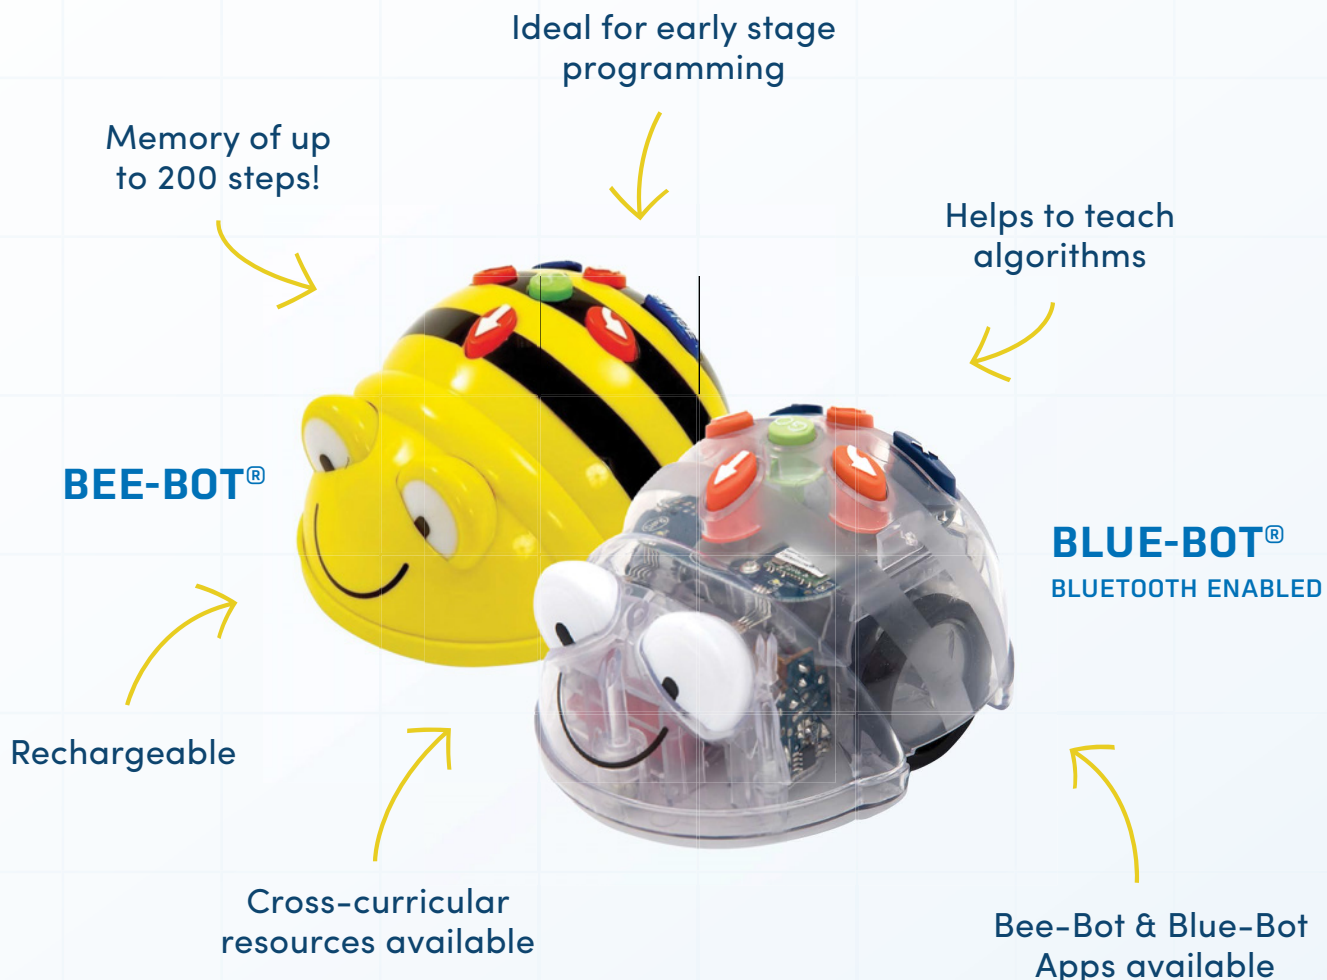

Bee-Bot[®] and Blue-Bot[®] Programmable Floor Robot

The child-friendly floor robot is the perfect starting point for teaching control, directional language, programming, problem-solving and just having fun!

Beebot moves in steps of exactly 15cm and turning precisely at 90 degrees, allowing for accurate and movement on wide range of cross-curricular mats.

Bee-Bot®
Programmable Floor Robot

Blue-Bot® Bluetooth
Programmable Floor Robot

Bee-Bot® Set
with Docking Station

Blue-Bot® Set
with Docking Station

100% ORIGINAL SET · 1-YEAR WARRANTY

Price may change without prior notice.

For more info or to place your order, please contact:

Cybertech Security Sdn Bhd